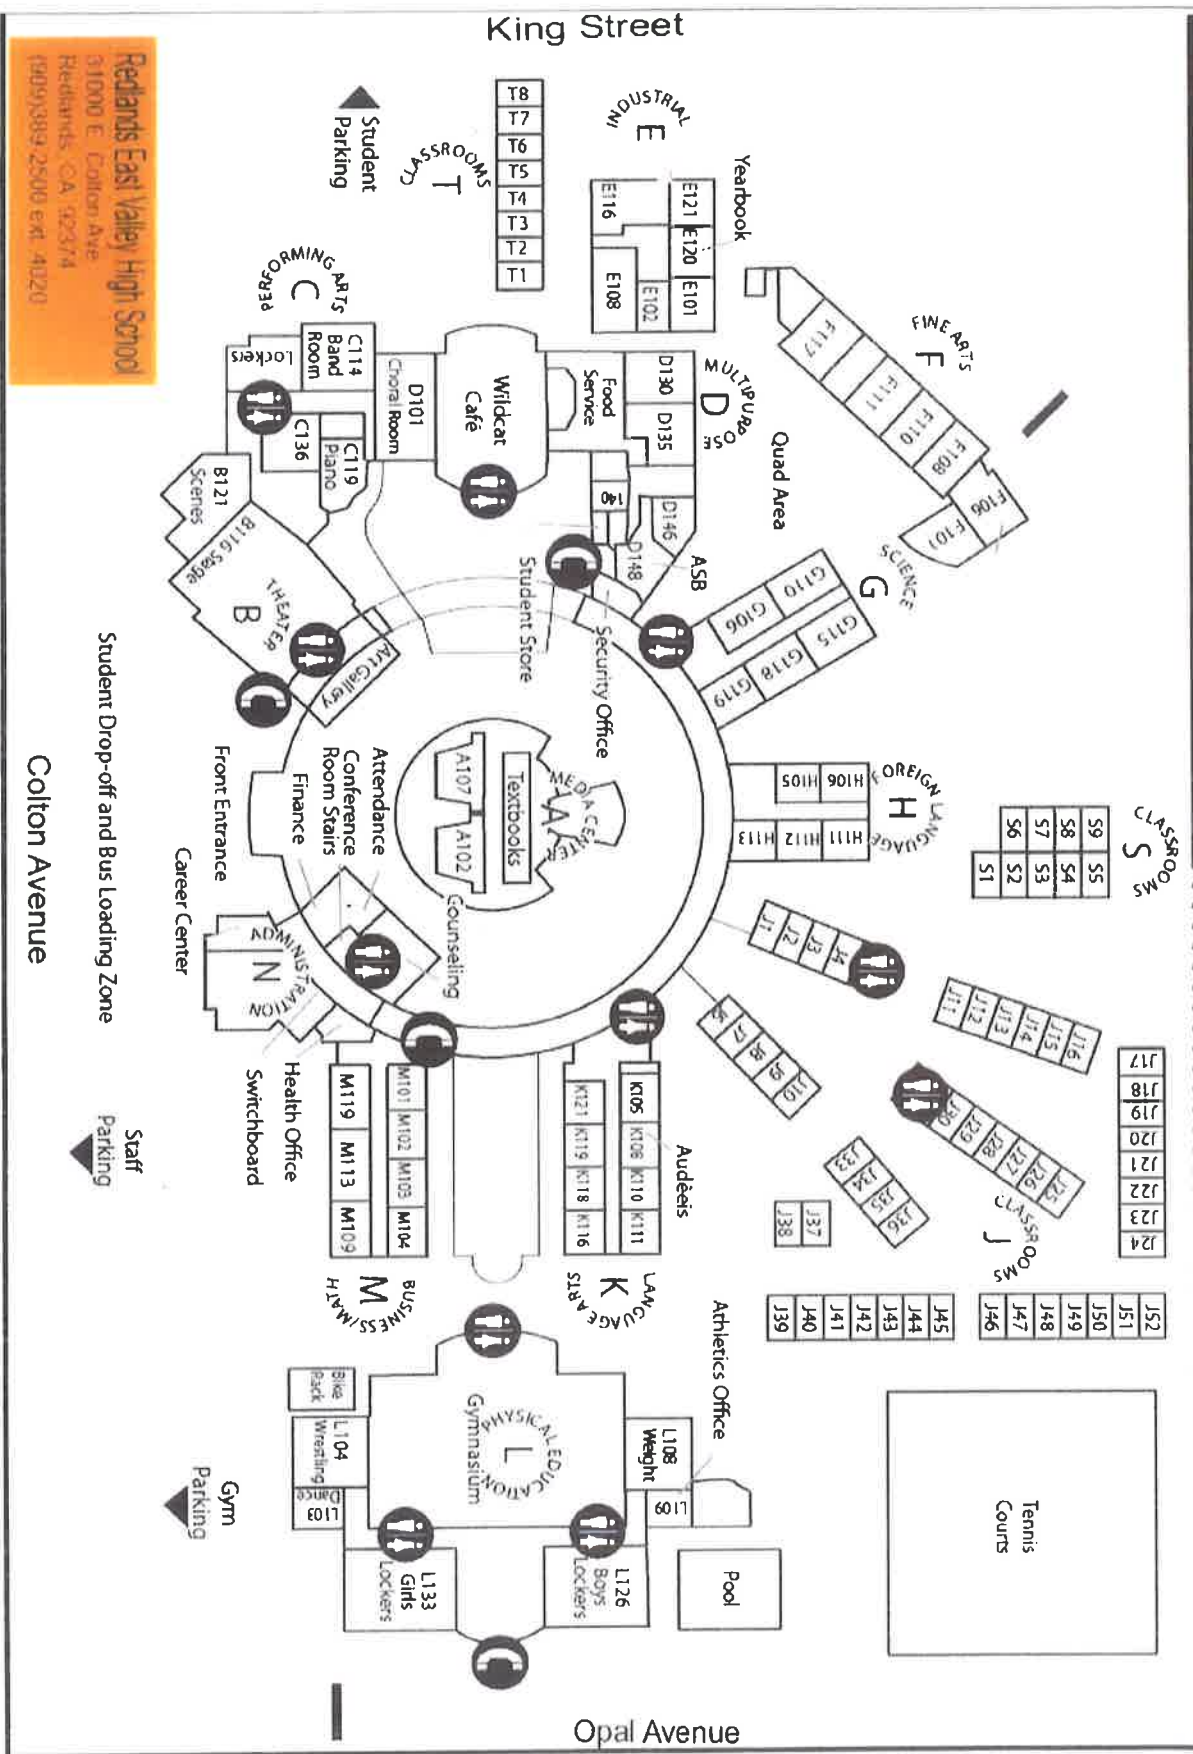

Driving Directions: Coming from West on I-10
 University off ramp, turn left on University to Colton Ave
 Turn right on Colton Ave to King St (approx 1.5 miles)
 Turn right on King St. Enter student parking lot C

Driving Directions: Coming from the East on I-10
 Ford St off ramp, turn right on Ford to Colton Ave (approx 1 mile)
 Turn right on Colton Ave to King St (approx 1.3 miles)
 Turn right on King St. Enter student parking lot C