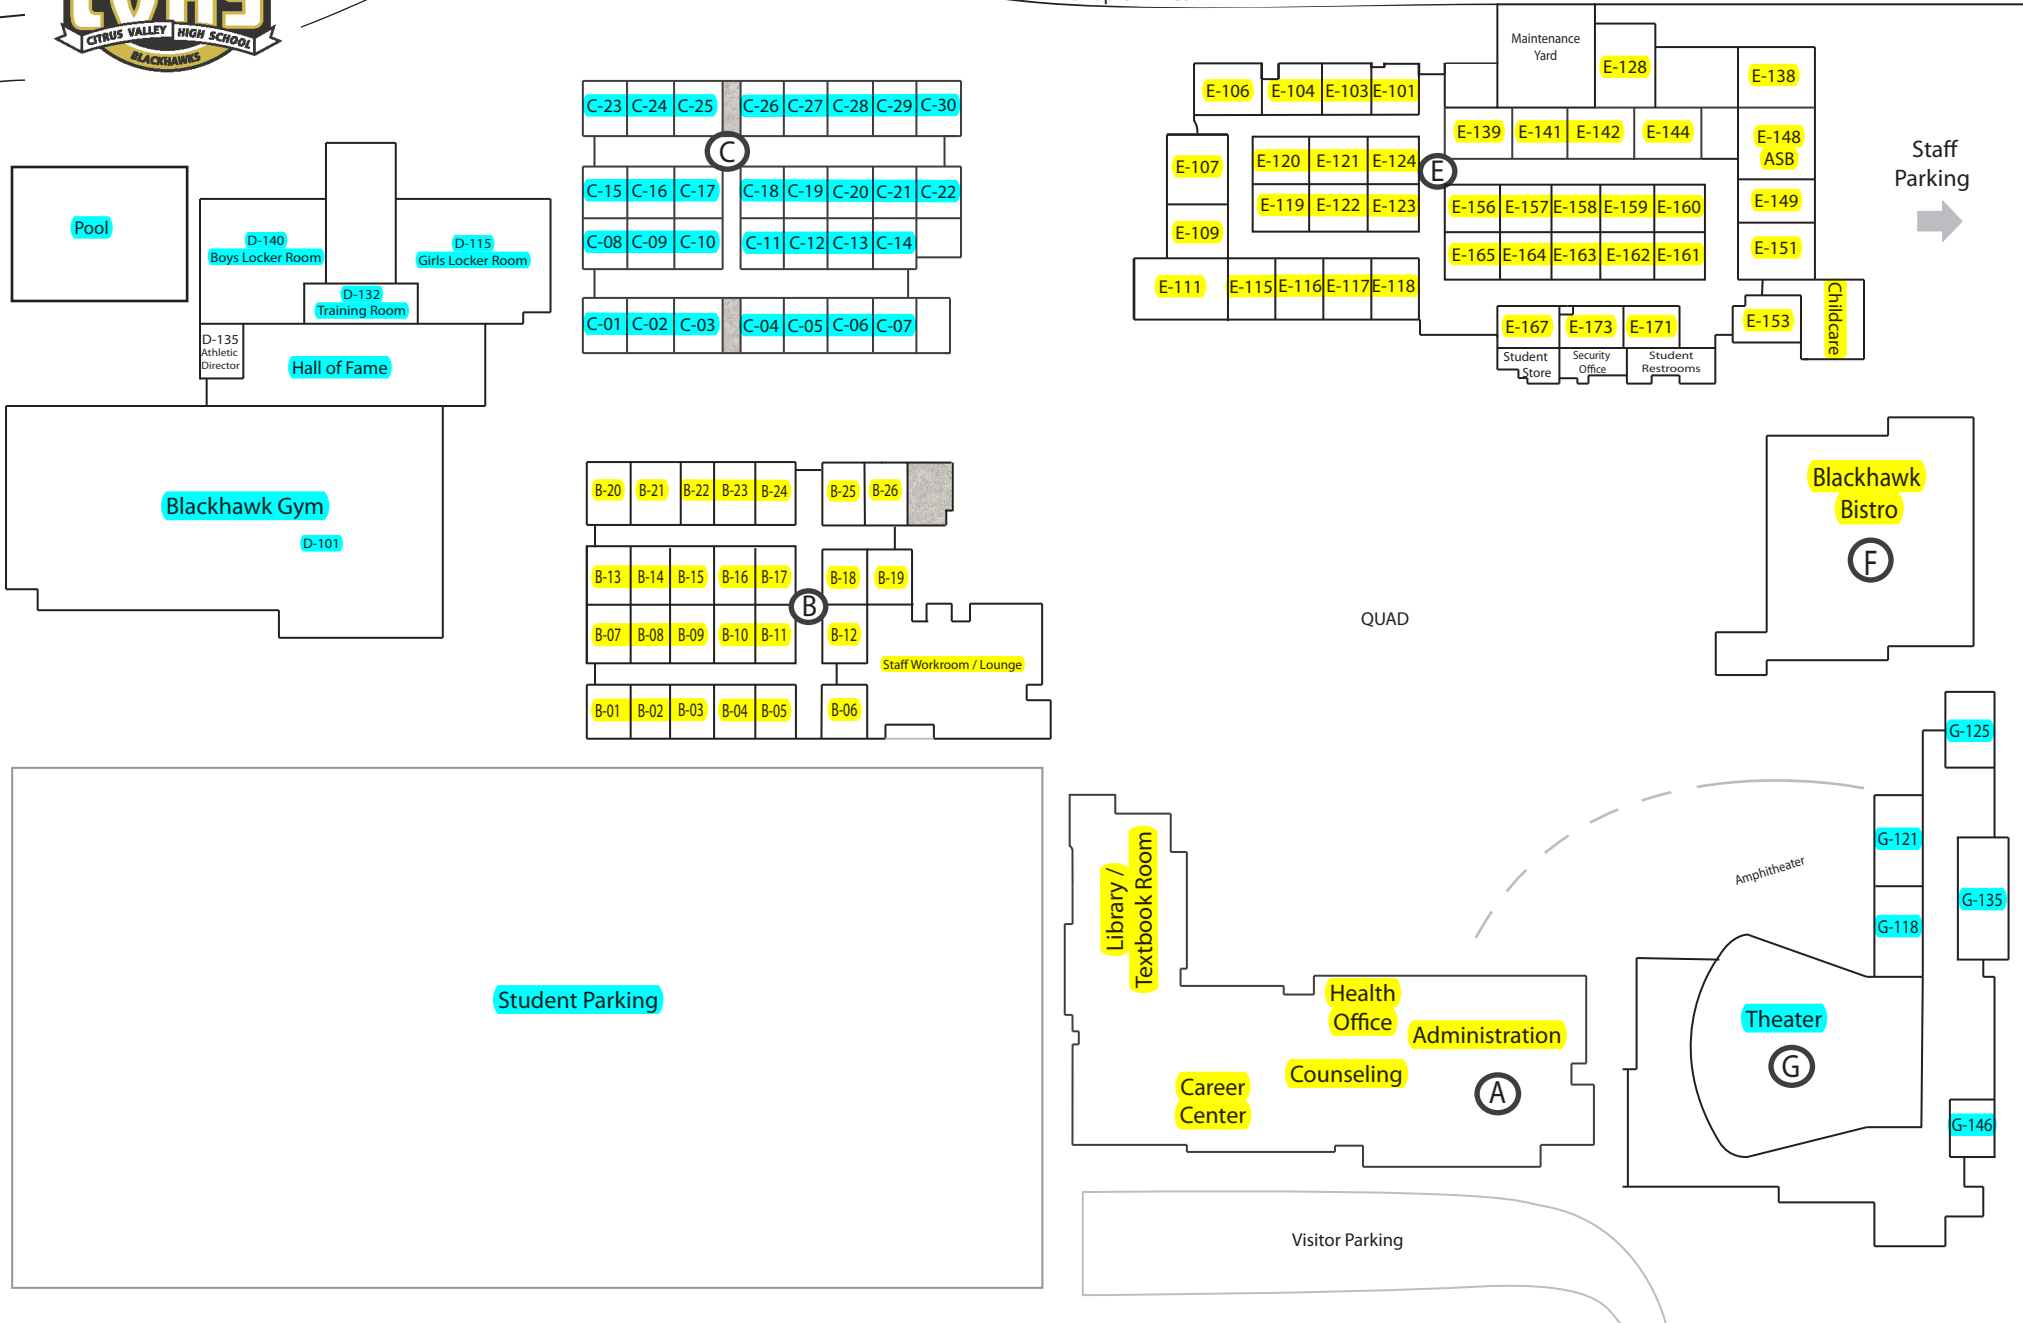

Citrus Valley High School

Exit to Texas St. →

Drop Off Area

PARENT/STUDENT DROP OFF LANE

Pioneer Ave.