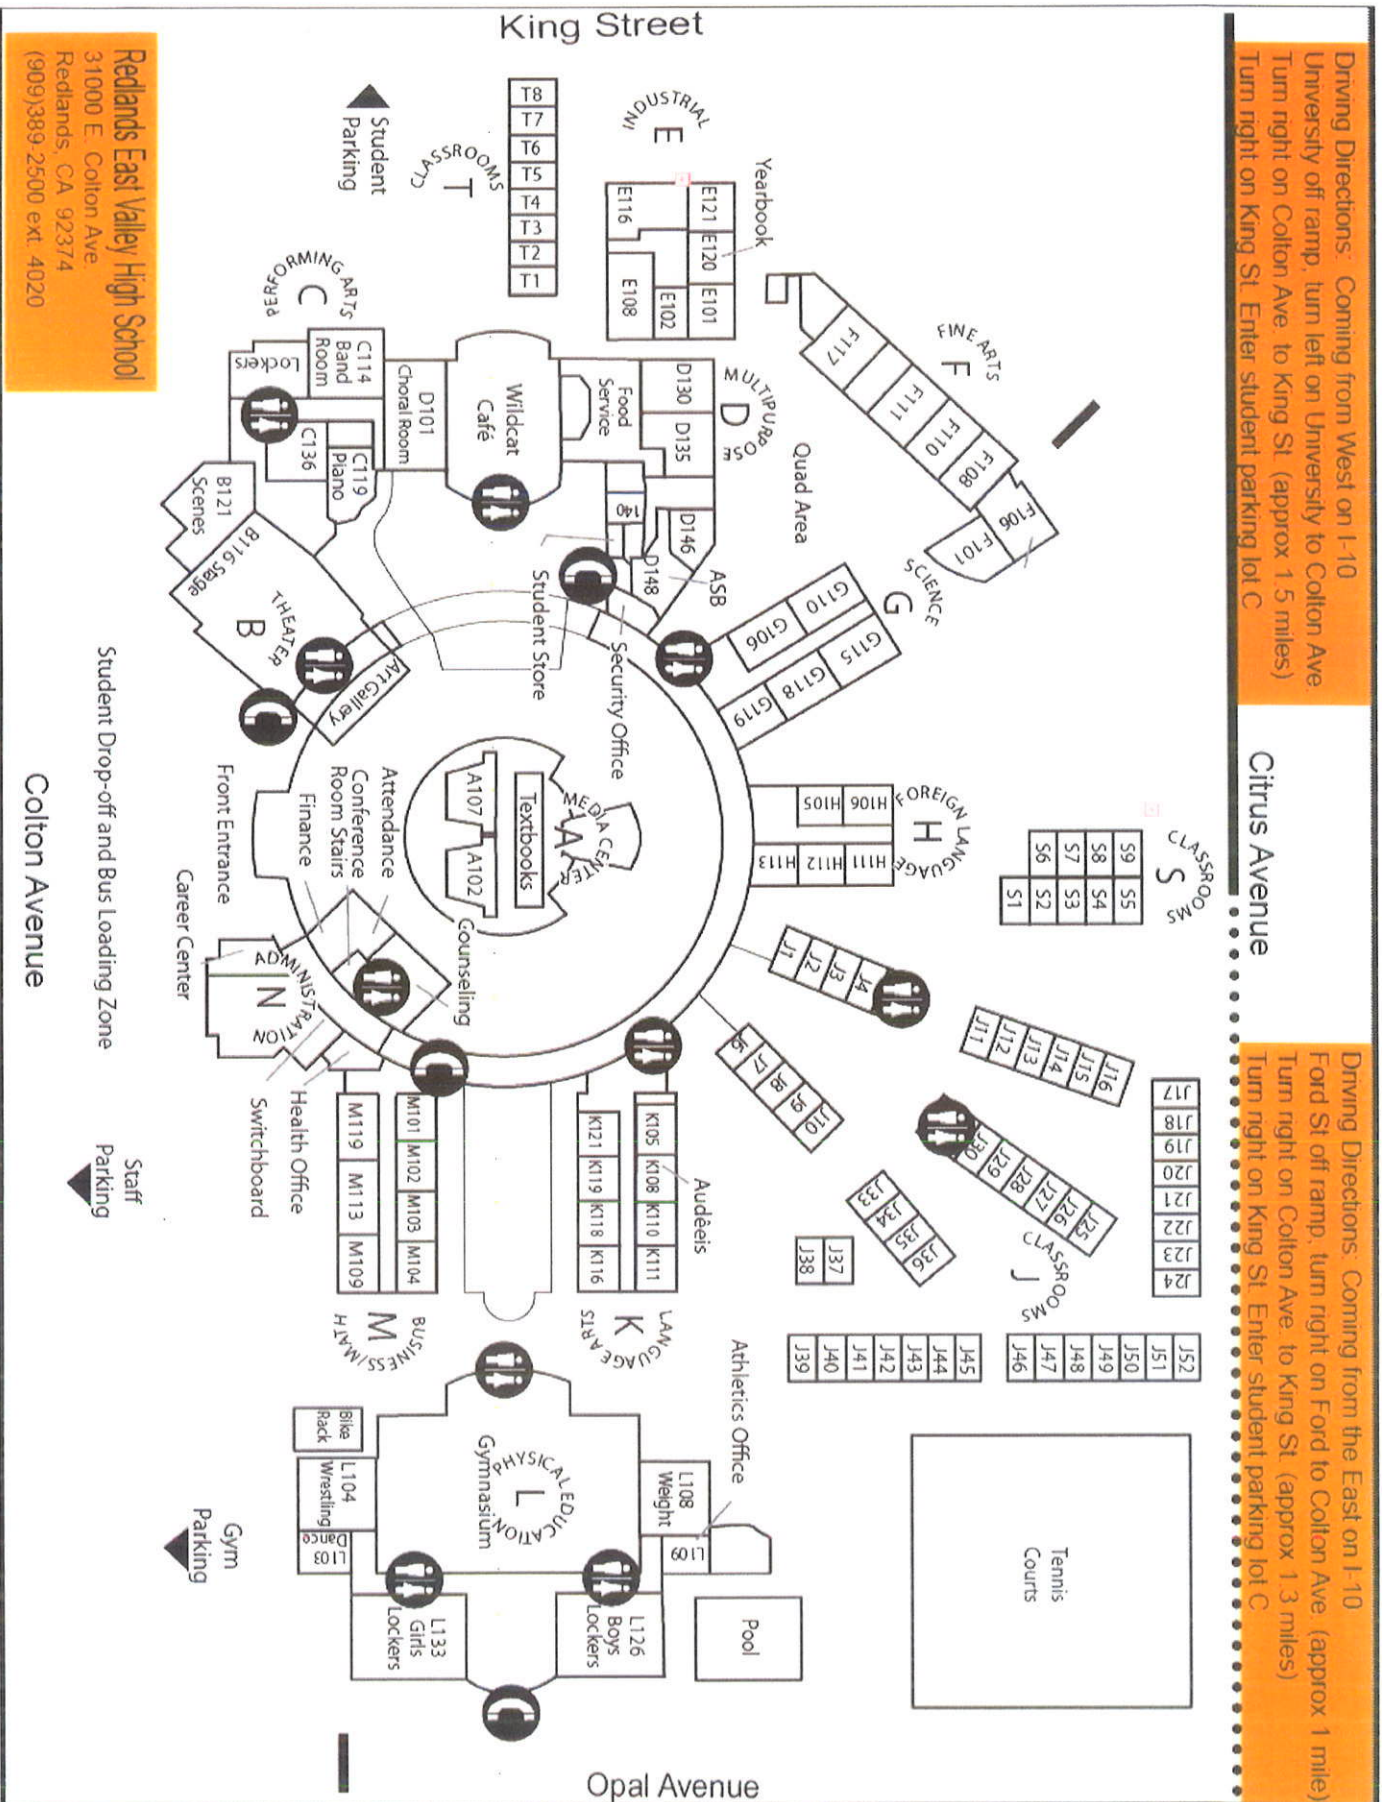

Driving Directions: Coming from West on I-10
 University off ramp, turn left on University to Colton Ave
 Turn right on Colton Ave to King St. (approx 1.5 miles)
 Turn right on King St. Enter student parking lot C

Citrus Avenue

Driving Directions: Coming from the East on I-10
 Ford St off ramp, turn right on Ford to Colton Ave. (approx 1 mile)
 Turn right on Colton Ave to King St. (approx 1.3 miles)
 Turn right on King St. Enter student parking lot C

Redlands East Valley High School
 31000 E Colton Ave
 Redlands, CA 92374
 (909)389-2500 ext. 4020

Student Drop-off and Bus Loading Zone
 Colton Avenue