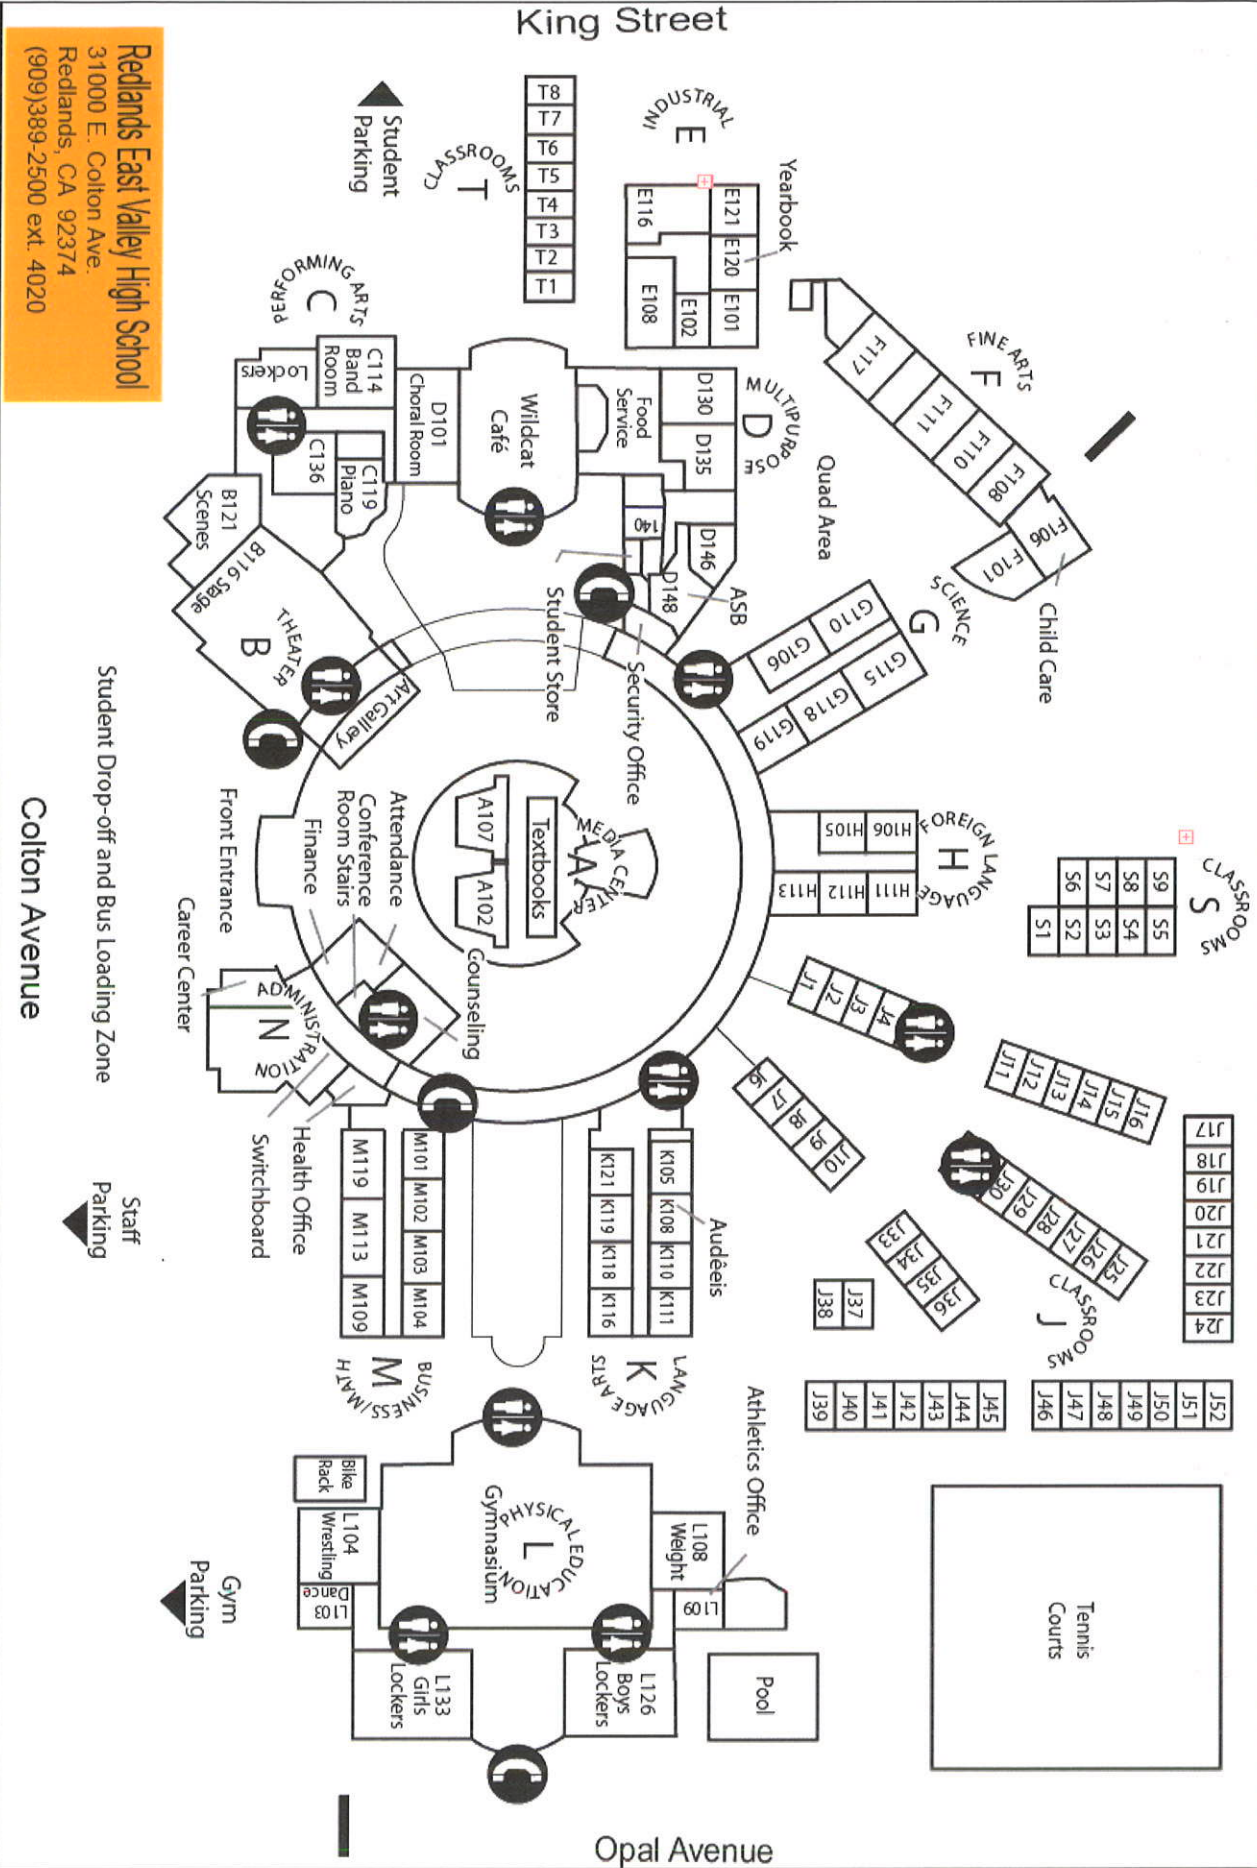

Driving Directions: Coming from West on I-10
 University off ramp, turn left on University to Colton Ave.
 Turn right on Colton Ave. to King St. (approx 1.5 miles)
 Turn right on King St. Enter student parking lot C

Citrus Avenue

Driving Directions: Coming from the East on I-10
 Ford St off ramp, turn right on Ford to Colton Ave. (approx 1 mile)
 Turn right on Colton Ave. to King St. (approx 1.3 miles)
 Turn right on King St. Enter student parking lot C