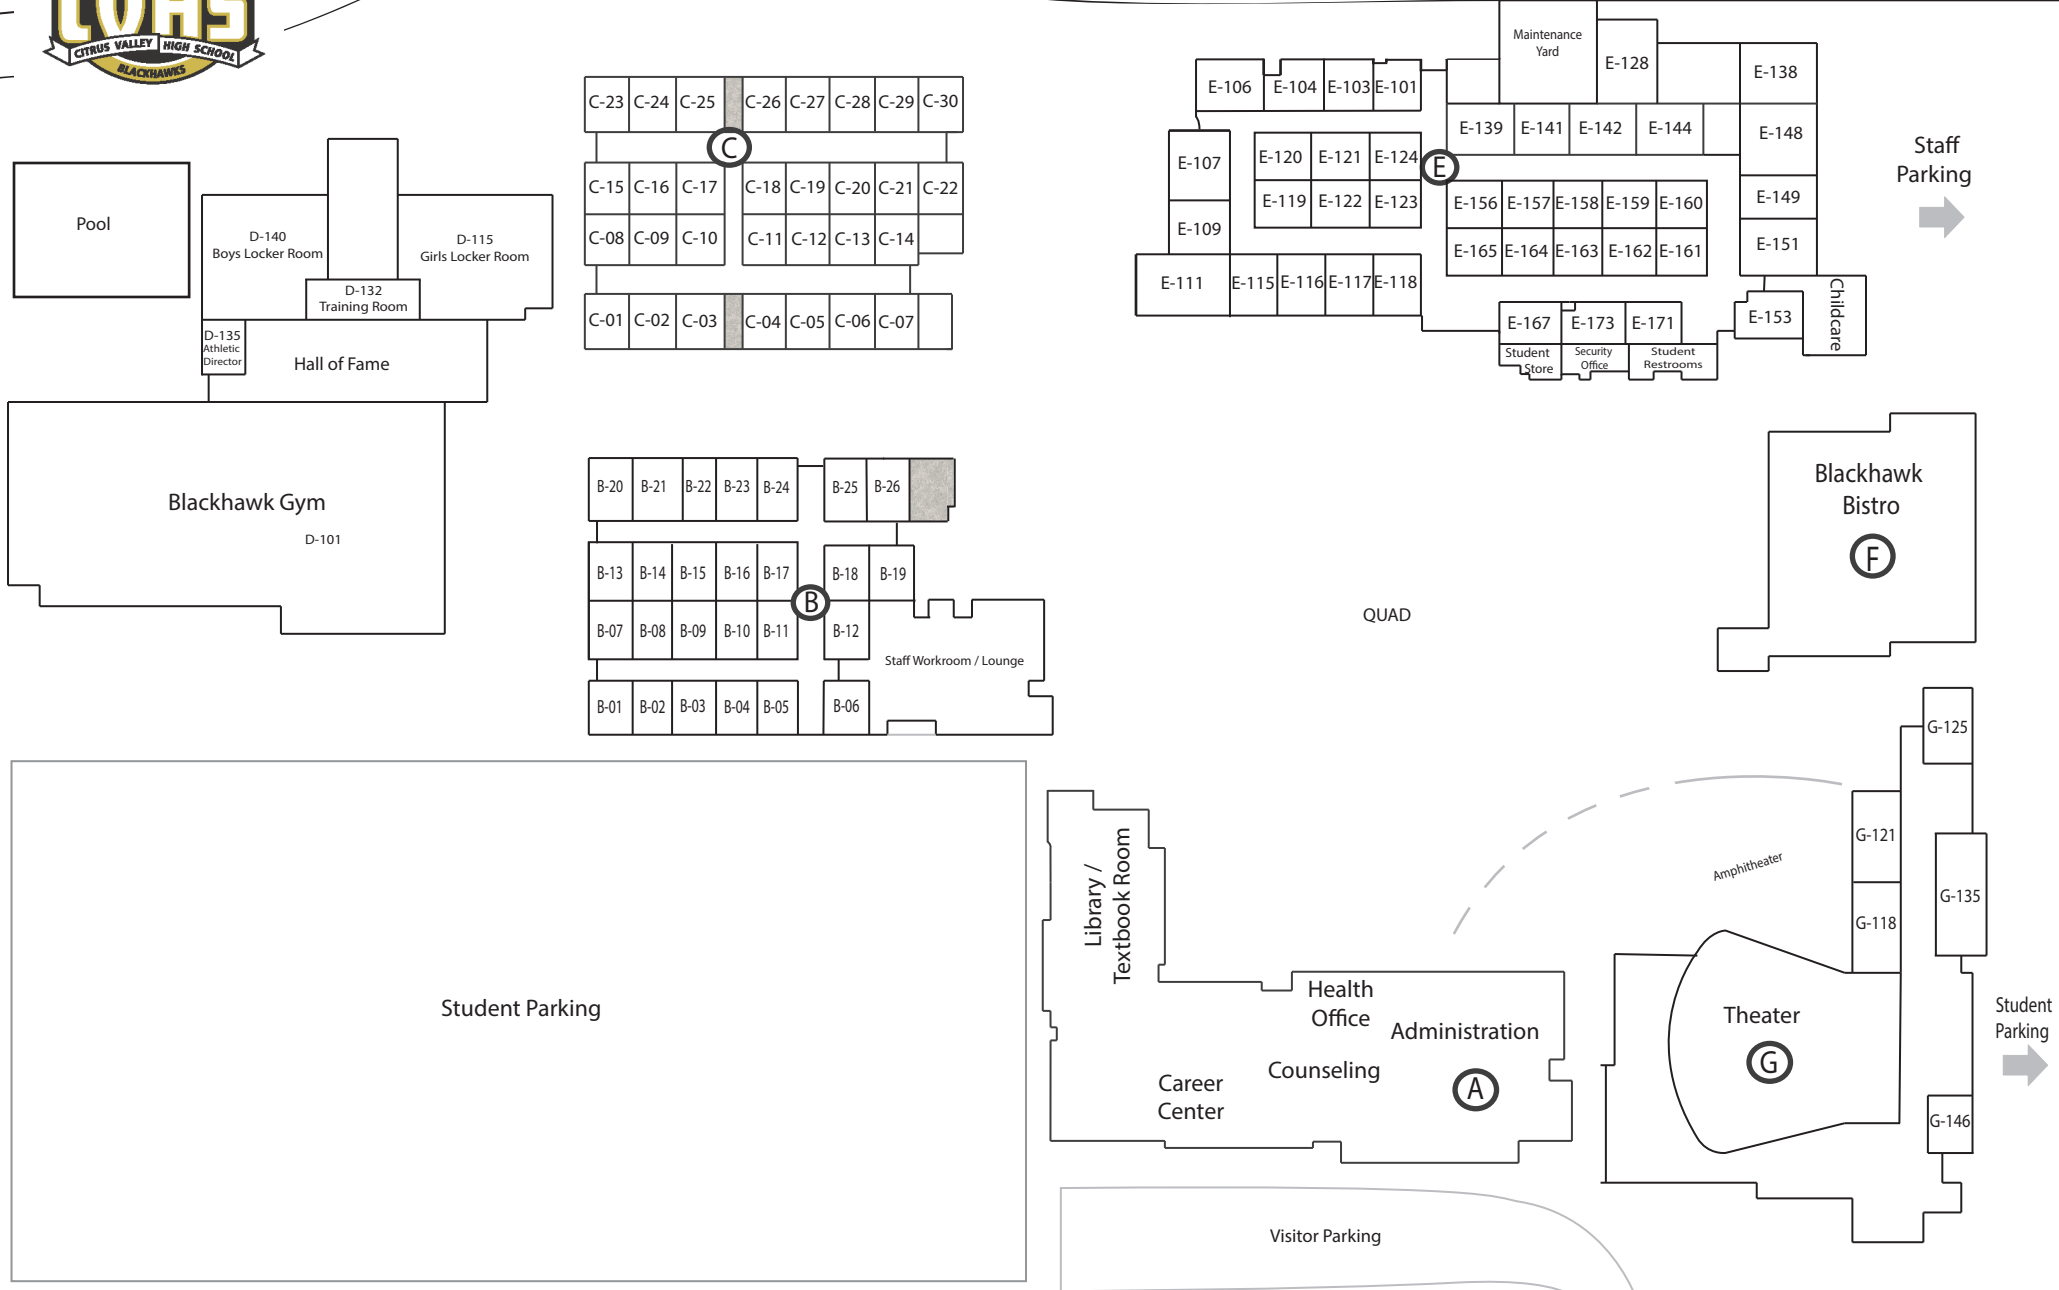

# Citrus Valley High School

Exit to Texas St. →

Drop Off Area

PARENT/STUDENT DROP OFF LANE

Pioneer Ave.