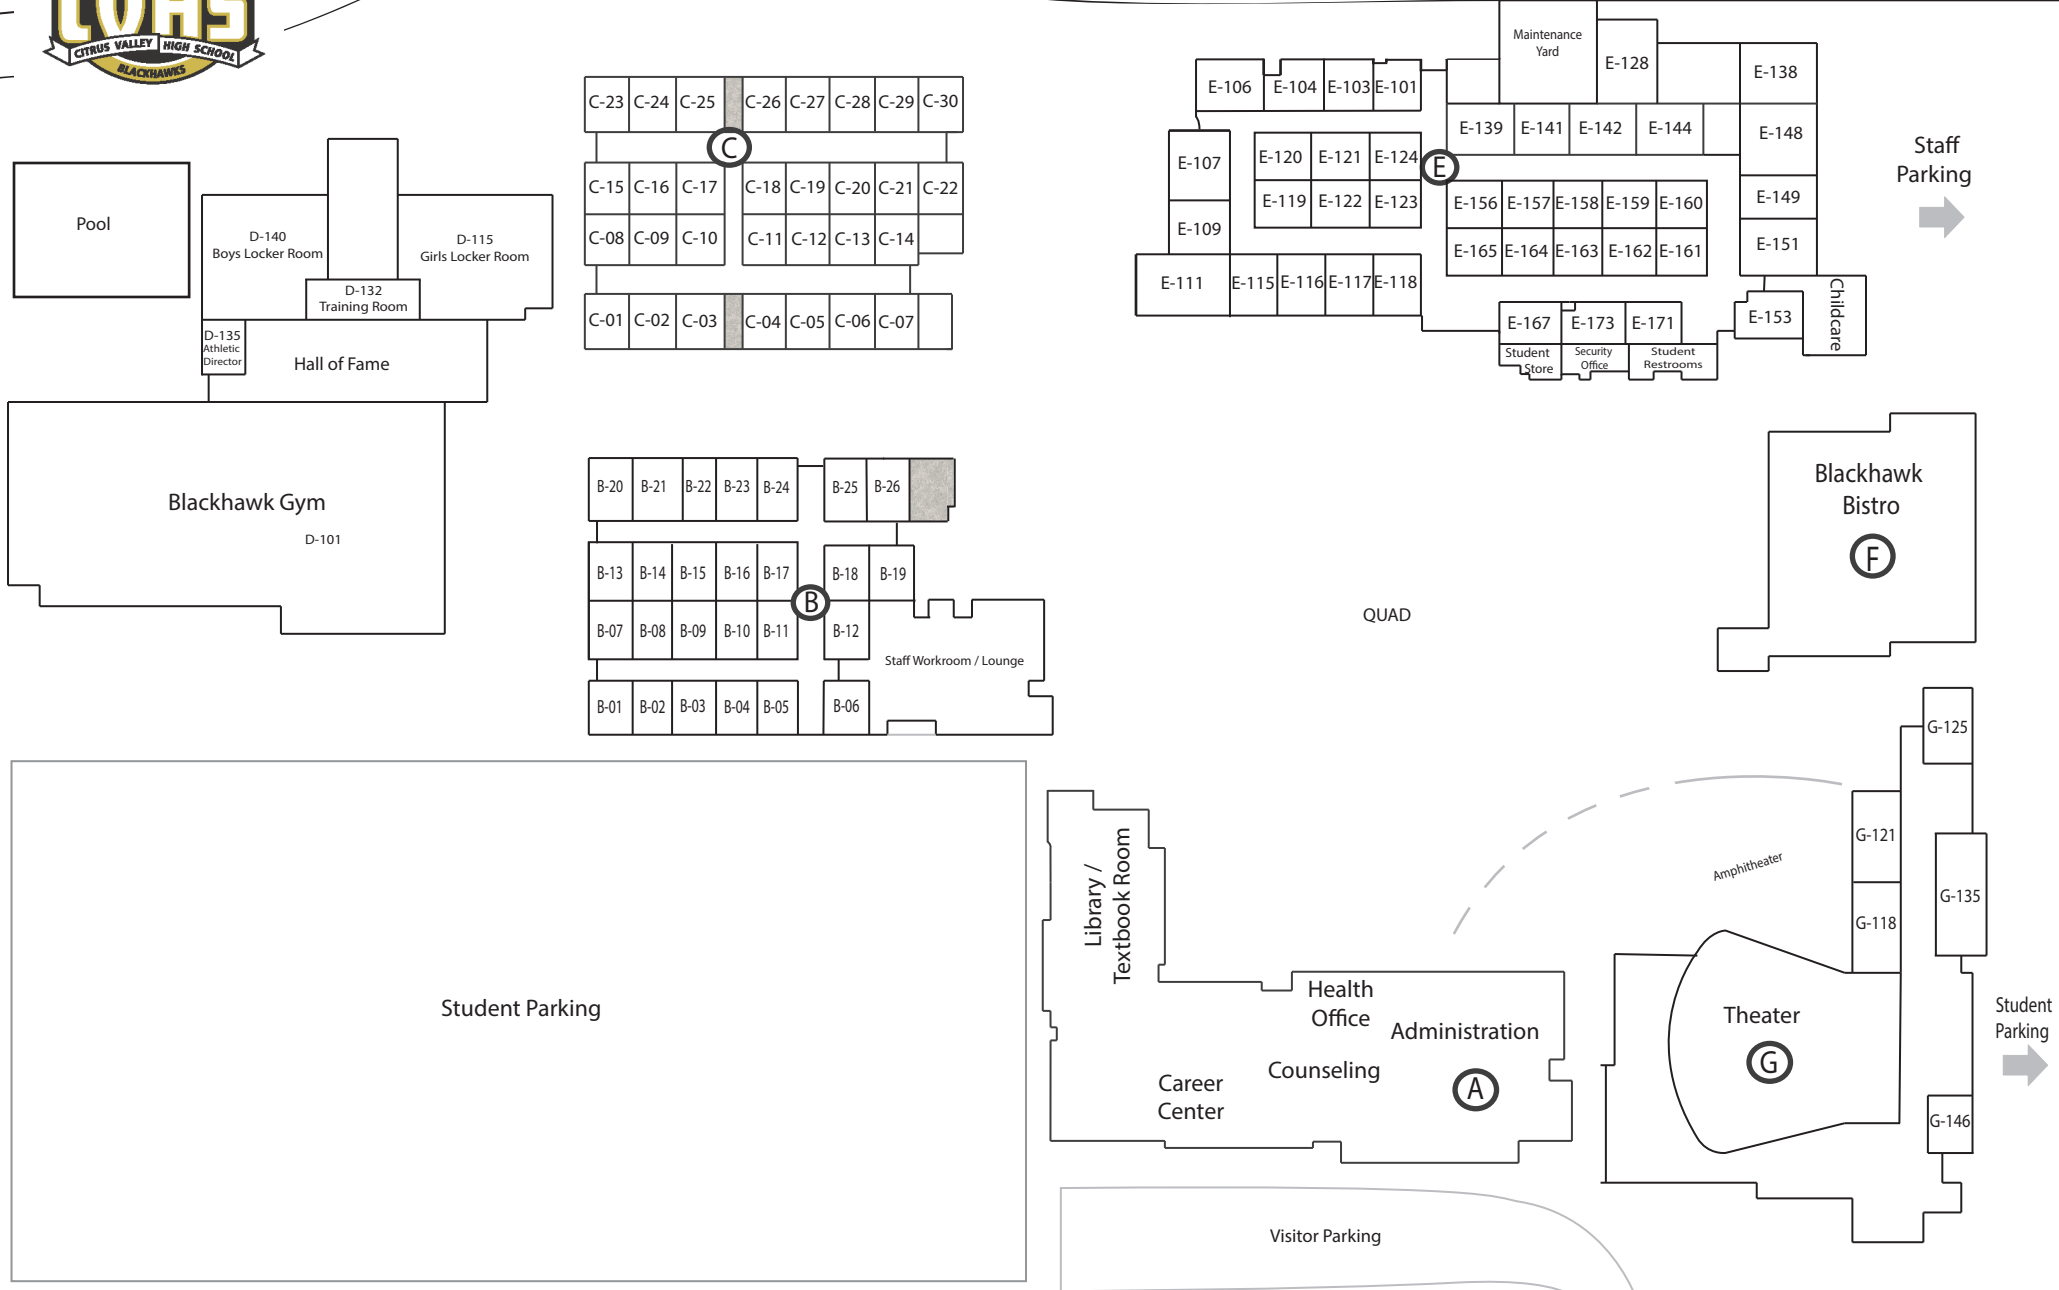

# Citrus Valley High School

Exit to Texas St. →

Drop Off Area

Staff Parking →

Student Parking →

PARENT/STUDENT DROP OFF LANE

Pioneer Ave.