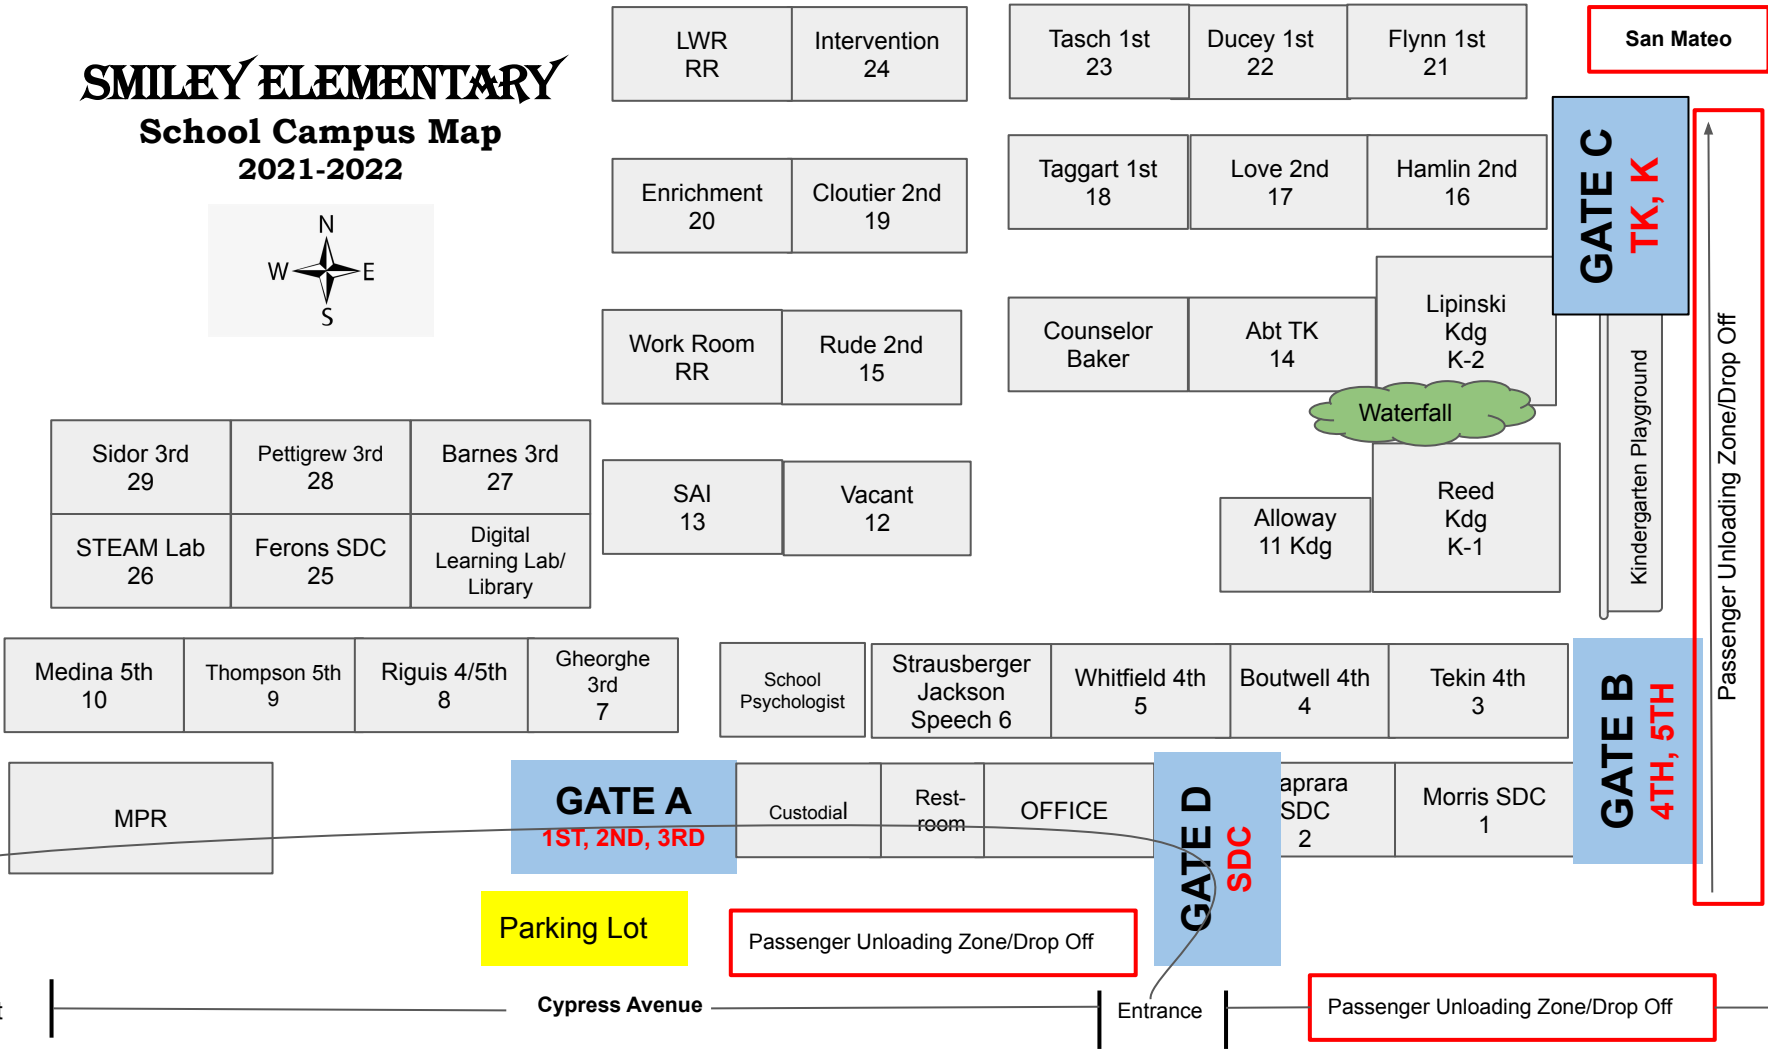

# SMILEY ELEMENTARY

## School Campus Map

### 2021-2022

Exit

Cypress Avenue

Entrance

Passenger Unloading Zone/Drop Off

Parking Lot

Passenger Unloading Zone/Drop Off

Passenger Unloading Zone/Drop Off

San Mateo

**GATE C**  
TK, K

Kindergarten Playground

**GATE B**  
4TH, 5TH

**GATE D**  
SDC

**GATE A**  
1ST, 2ND, 3RD